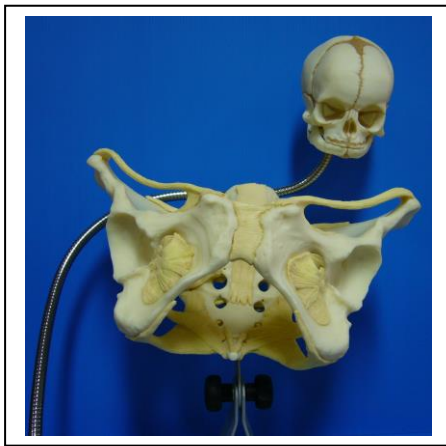

# กลุ่มงานอายุรกรรม

**B32 Male Deluxe Torso, with Head, 20-part**

**B 35 Deluxe Dual Sex Torso with Opened Back, 28-part**

**Giant Heart of America Model**

**Model of the Brain in 5 part**

**Human Half Head**

**Heart and Respiratory Organs Model**

กลุ่มงานศัลยกรรม

**Neuro-01 Model of the Brain in 15 Parts**

**Neuro -03 Model of Brain with Indicated cytoarchitectural Areas**

**Neuro-05 Anatomical Sectional Model of the Head**

**Model of Brain Stem in 8 parts**

**Skull 004-006 14 Pieces Model of the skull w.Muscles of Mastication & Cervical Vertebral Column & Hyoid Bone**

**Skull 008 18 Pieces of skull w. Muscles of mastication**

**Disc-Torso, 15 slices**

**Sam Deluxe Skeleton, on 5-foot roller stand with brake**

**Mini Skeleton "Shorty" with Painted Muscles, on hanging stand**

**Male Pelvis Section Model**

**Female Genital Organs**