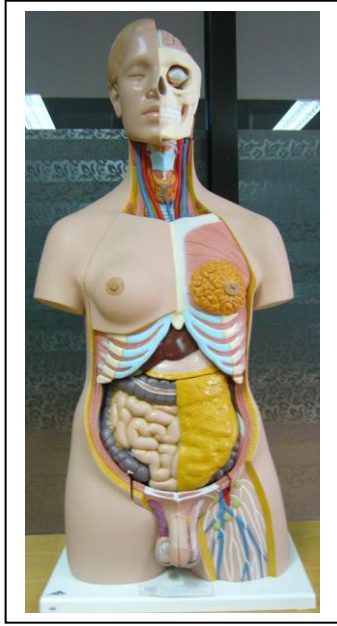

หุ่นจำลอง

ลำดับ	รหัส	ชื่อหุ่น
1	ENT- 02	Ear, 5 times full-size, 8- part
2	Neuro-01	Model of the Brain in 15 Parts
3	Neuro - 03	Model of Brain with In diecated cytoarchitectural Areas
4	Cardio-2	2-part Heart with conducting System
5	Musculoskeleton 009	Functional Model of foot and Ankle
6	Musculoskeleton 008	Functional Model of shoulder it
7	Musculoskeleton 003	Thoracic Spinal column
8	Musculoskeleton 002	Carvical Spinal column
9	Skull 008	18 Pieces of skull w. Muscles of mastication
10	Skull 011	Delux Demonstration Skull, 10 Part
11	Skull 006	14 Pieces Model of the skull w.Cervical Vertebral Xolumn & Hyoid Bone
12	Skull 004	14 Pieces Model of the skull w.Muscles of Mastication & Covical Verterlral Column & Hyid Bone
13	Skull 003	18 piece Model of the skull
14	Skull 002	Falx Cerebri
15	Skull 001	14 Piece Model of the Skull
16	Musculoskeleton 004	Lumbar Spinal Culumn
17	Musculoskeleton 007	Functional Model of Elbow it
18	Musculoskeleton 006	Functional Model of Hip it
19	Musculoskeleton 005	Functional Model of knee it
20	ENT-01	Head and Neck,5-Part
21	Neuro-05	Anatomical Sectional Model of the Head
22		
23		
24		
25		
26		
27		

# กลุ่มงานอายุรกรรม

**B32 Male Deluxe Torso, with Head, 20-part**

**B 35 Deluxe Dual Sex Torso with Opened Back, 28-part**

**Giant Heart of America Model**

**Model of the Brain in 5 part**

**Human Half Head**

**Heart and Respiratory Organs Model**

กลุ่มงานศัลยกรรม

**Neuro-01 Model of the Brain in 15 Parts**

**Neuro -03 Model of Brain with Indicated cytoarchitectural Areas**

**Neuro-05 Anatomical Sectional Model of the Head**

**Disc-Torso, 15 slices**

**Sam Deluxe Skeleton, on 5-foot roller stand with brake**

**Mini Skeleton "Shorty" with Painted Muscles, on hanging stand**

**Male Pelvis Section Model**

**Female Genital Organs**