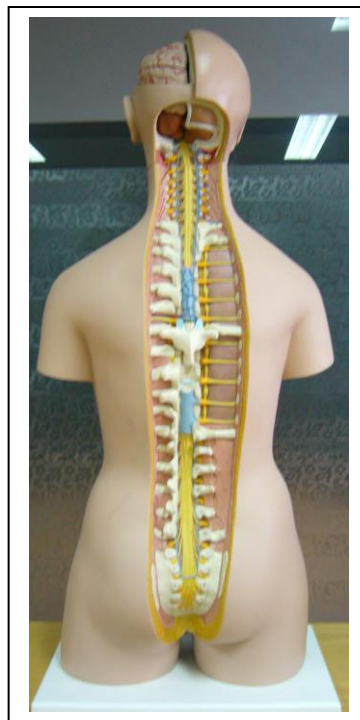

หุ่นจำลอง

ลำดับ	รหัส	ชื่อหุ่น
1	ENT- 02	Ear, 5 times full-size, 8- part
2	Neuro-01	Model of the Brain in 15 Parts
3	Neuro - 03	Model of Brain with In diecated cytoarchitectural Areas
4	Cardio-2	2-part Heart with conducting System
5	Musculoskeleton 009	Functional Model of foot and Ankle
6	Musculoskeleton 008	Functional Model of shoulder it
7	Musculoskeleton 003	Thoracic Spinal column
8	Musculoskeleton 002	Carvical Spinal column
9	Skull 008	18 Pieces of skull w. Muscles of mastication
10	Skull 011	Delux Demonstration Skull, 10 Part
11	Skull 006	14 Pieces Model of the skull w.Cervical Vertebral Xolumn & Hyoid Bone
12	Skull 004	14 Pieces Model of the skull w.Muscles of Mastication & Covical Verterlral Column & Hyid Bone
13	Skull 003	18 piece Model of the skull
14	Skull 002	Falx Cerebri
15	Skull 001	14 Piece Model of the Skull
16	Musculoskeleton 004	Lumbar Spinal Culumn
17	Musculoskeleton 007	Functional Model of Elbow it
18	Musculoskeleton 006	Functional Model of Hip it
19	Musculoskeleton 005	Functional Model of knee it
20	ENT-01	Head and Neck,5-Part
21	Neuro-05	Anatomical Sectional Model of the Head
22		
23		
24		
25		
26		
27		

# กลุ่มงานอายุรกรรม

**B32 Male Deluxe Torso, with Head, 20-part**

**B 35 Deluxe Dual Sex Torso with Opened Back, 28-part**

**Giant Heart of America Model**

**Model of the Brain in 5 part**

**Human Half Head**

**Heart and Respiratory Organs Model**

กลุ่มงานศัลยกรรม

**Neuro-01 Model of the Brain in 15 Parts**

**Neuro -03 Model of Brain with Indicated cytoarchitectural Areas**

**Neuro-05 Anatomical Sectional Model of the Head**

**Disc-Torso, 15 slices**

**Sam Deluxe Skeleton, on 5-foot roller stand with brake**

**Mini Skeleton "Shorty" with Painted Muscles, on hanging stand**

**Male Pelvis Section Model**

**Female Genital Organs**