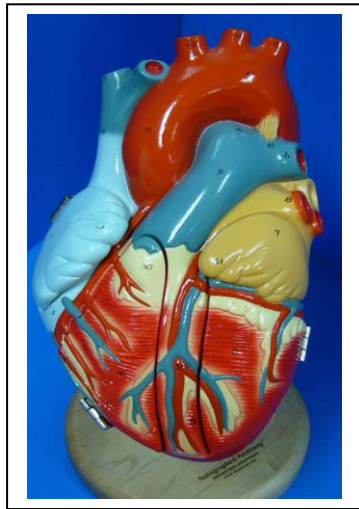

หุ่นจำลอง

ลำดับ	รหัส	ชื่อหุ่น
1	ENT- 02	Ear, 5 times full-size, 8- part
2	Neuro-01	Model of the Brain in 15 Parts
3	Neuro - 03	Model of Brain with In diecated cytoarchitectural Areas
4	Cardio-2	2-part Heart with conducting System
5	Musculoskeleton 009	Functional Model of foot and Ankle
6	Musculoskeleton 008	Functional Model of shoulder it
7	Musculoskeleton 003	Thoracic Spinal column
8	Musculoskeleton 002	Carvical Spinal column
9	Skull 008	18 Pieces of skull w. Muscles of mastication
10	Skull 011	Delux Demonstration Skull, 10 Part
11	Skull 006	14 Pieces Model of the skull w.Cervical Vertebral Xolumn & Hyoid Bone
12	Skull 004	14 Pieces Model of the skull w.Muscles of Mastication & Covical Verterlral Column & Hyid Bone
13	Skull 003	18 piece Model of the skull
14	Skull 002	Falx Cerebri
15	Skull 001	14 Piece Model of the Skull
16	Musculoskeleton 004	Lumbar Spinal Culumn
17	Musculoskeleton 007	Functional Model of Elbow it
18	Musculoskeleton 006	Functional Model of Hip it
19	Musculoskeleton 005	Functional Model of knee it
20	ENT-01	Head and Neck,5-Part
21	Neuro-05	Anatomical Sectional Model of the Head
22		
23		
24		
25		
26		
27		

# กลุ่มงานอายุรกรรม

**B32 Male Deluxe Torso, with Head, 20-part**

**B 35 Deluxe Dual Sex Torso with Opened Back, 28-part**

**Giant Heart of America Model**

**Model of the Brain in 5 part**

**Human Half Head**

**Heart and Respiratory Organs Model**

กลุ่มงานศัลยกรรม

**Neuro-01 Model of the Brain in 15 Parts**

**Neuro -03 Model of Brain with Indicated cytoarchitectural Areas**

**Neuro-05 Anatomical Sectional Model of the Head**