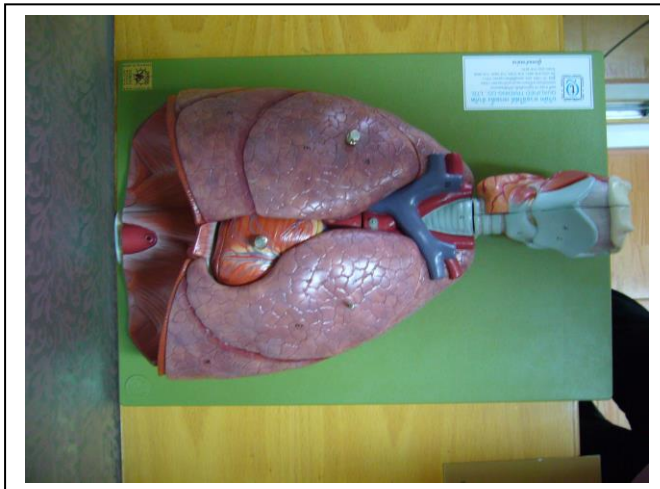

หุ่นจำลอง

ลำดับ	รหัส	ชื่อหุ่น
1	ENT- 02	Ear, 5 times full-size, 8- part
2	Neuro-01	Model of the Brain in 15 Parts
3	Neuro - 03	Model of Brain with In diecated cytoarchitectural Areas
4	Cardio-2	2-part Heart with conducting System
5	Musculoskeleton 009	Functional Model of foot and Ankle
6	Musculoskeleton 008	Functional Model of shoulder it
7	Musculoskeleton 003	Thoracic Spinal column
8	Musculoskeleton 002	Carvical Spinal column
9	Skull 008	18 Pieces of skull w. Muscles of mastication
10	Skull 011	Delux Demonstration Skull, 10 Part
11	Skull 006	14 Pieces Model of the skull w.Cervical Vertebral Xolumn & Hyoid Bone
12	Skull 004	14 Pieces Model of the skull w.Muscles of Mastication & Covical Verterlral Column & Hyid Bone
13	Skull 003	18 piece Model of the skull
14	Skull 002	Falx Cerebri
15	Skull 001	14 Piece Model of the Skull
16	Musculoskeleton 004	Lumbar Spinal Culumn
17	Musculoskeleton 007	Functional Model of Elbow it
18	Musculoskeleton 006	Functional Model of Hip it
19	Musculoskeleton 005	Functional Model of knee it
20	ENT-01	Head and Neck,5-Part
21	Neuro-05	Anatomical Sectional Model of the Head
22		
23		
24		
25		
26		
27		

# กลุ่มงานอายุรกรรม

**B32 Male Deluxe Torso, with Head, 20-part**

**B 35 Deluxe Dual Sex Torso with Opened Back, 28-part**

**Giant Heart of America Model**

**Model of the Brain in 5 part**

**Human Half Head**

**Heart and Respiratory Organs Model**

กลุ่มงานศัลยกรรม

**Neuro-01 Model of the Brain in 15 Parts**

**Neuro -03 Model of Brain with Indicated cytoarchitectural Areas**

**Neuro-05 Anatomical Sectional Model of the Head**