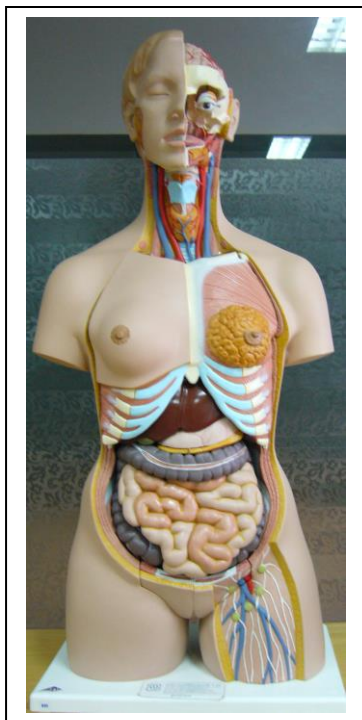

หุ่นจำลอง

ลำดับ	รหัส	ชื่อหุ่น
1	ENT- 02	Ear, 5 times full-size, 8- part
2	Neuro-01	Model of the Brain in 15 Parts
3	Neuro - 03	Model of Brain with In diecated cytoarchitectural Areas
4	Cardio-2	2-part Heart with conducting System
5	Musculoskeleton 009	Functional Model of foot and Ankle
6	Musculoskeleton 008	Functional Model of shoulder it
7	Musculoskeleton 003	Thoracic Spinal column
8	Musculoskeleton 002	Carvical Spinal column
9	Skull 008	18 Pieces of skull w. Muscles of mastication
10	Skull 011	Delux Demonstration Skull, 10 Part
11	Skull 006	14 Pieces Model of the skull w.Cervical Vertebral Xolumn & Hyoid Bone
12	Skull 004	14 Pieces Model of the skull w.Muscles of Mastication & Covical Verterlral Column & Hyid Bone
13	Skull 003	18 piece Model of the skull
14	Skull 002	Falx Cerebri
15	Skull 001	14 Piece Model of the Skull
16	Musculoskeleton 004	Lumbar Spinal Culumn
17	Musculoskeleton 007	Functional Model of Elbow it
18	Musculoskeleton 006	Functional Model of Hip it
19	Musculoskeleton 005	Functional Model of knee it
20	ENT-01	Head and Neck,5-Part
21	Neuro-05	Anatomical Sectional Model of the Head
22		
23		
24		
25		
26		
27		

# กลุ่มงานอายุรกรรม

**B32 Male Deluxe Torso, with Head, 20-part**

**B 35 Deluxe Dual Sex Torso with Opened Back, 28-part**

**Giant Heart of America Model**

**Model of the Brain in 5 part**

**Human Half Head**

**Heart and Respiratory Organs Model**

กลุ่มงานศัลยกรรม

**Neuro-01 Model of the Brain in 15 Parts**

**Neuro -03 Model of Brain with Indicated cytoarchitectural Areas**

**Neuro-05 Anatomical Sectional Model of the Head**

**Disc-Torso, 15 slices**

**Sam Deluxe Skeleton, on 5-foot roller stand with brake**

**Mini Skeleton "Shorty" with Painted Muscles, on hanging stand**

**Male Pelvis Section Model**

**Female Genital Organs**